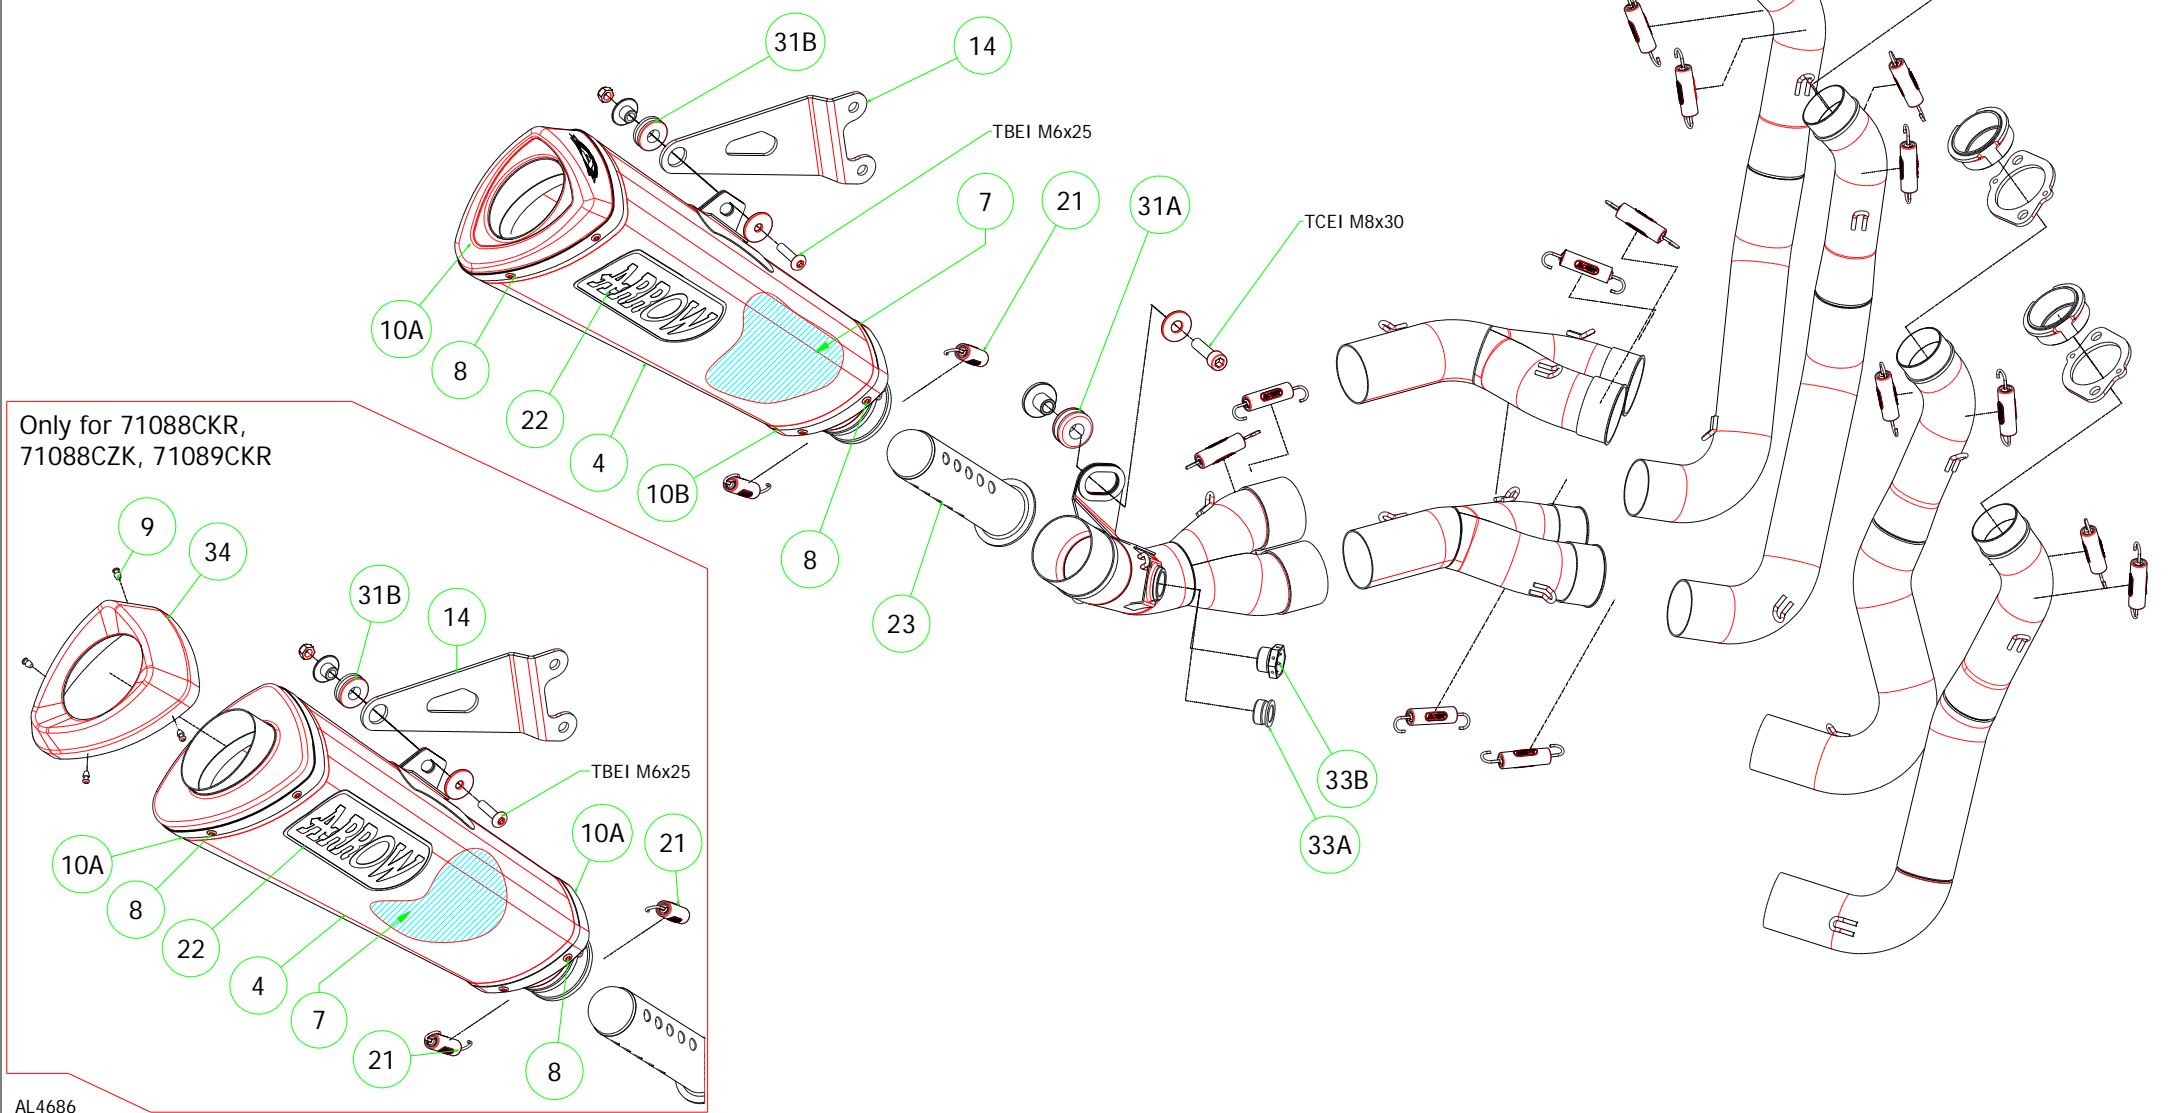

# Honda CBR 1000 RR '08-09 "EVO"

- 71088CPR Kit Competition
- 71088CKR Kit Competition "EVO" (Carby)
- 71088CPZ Kit Competition (DBK)
- 71088CKZ Kit Competition (DBK + Carby)
- 71089CPZ Full System Titanium (DBK)
- 71089CKZ Full System Titanium (DBK + Carby)

Only for 71088CKR,  
71088CZK, 71089CKR